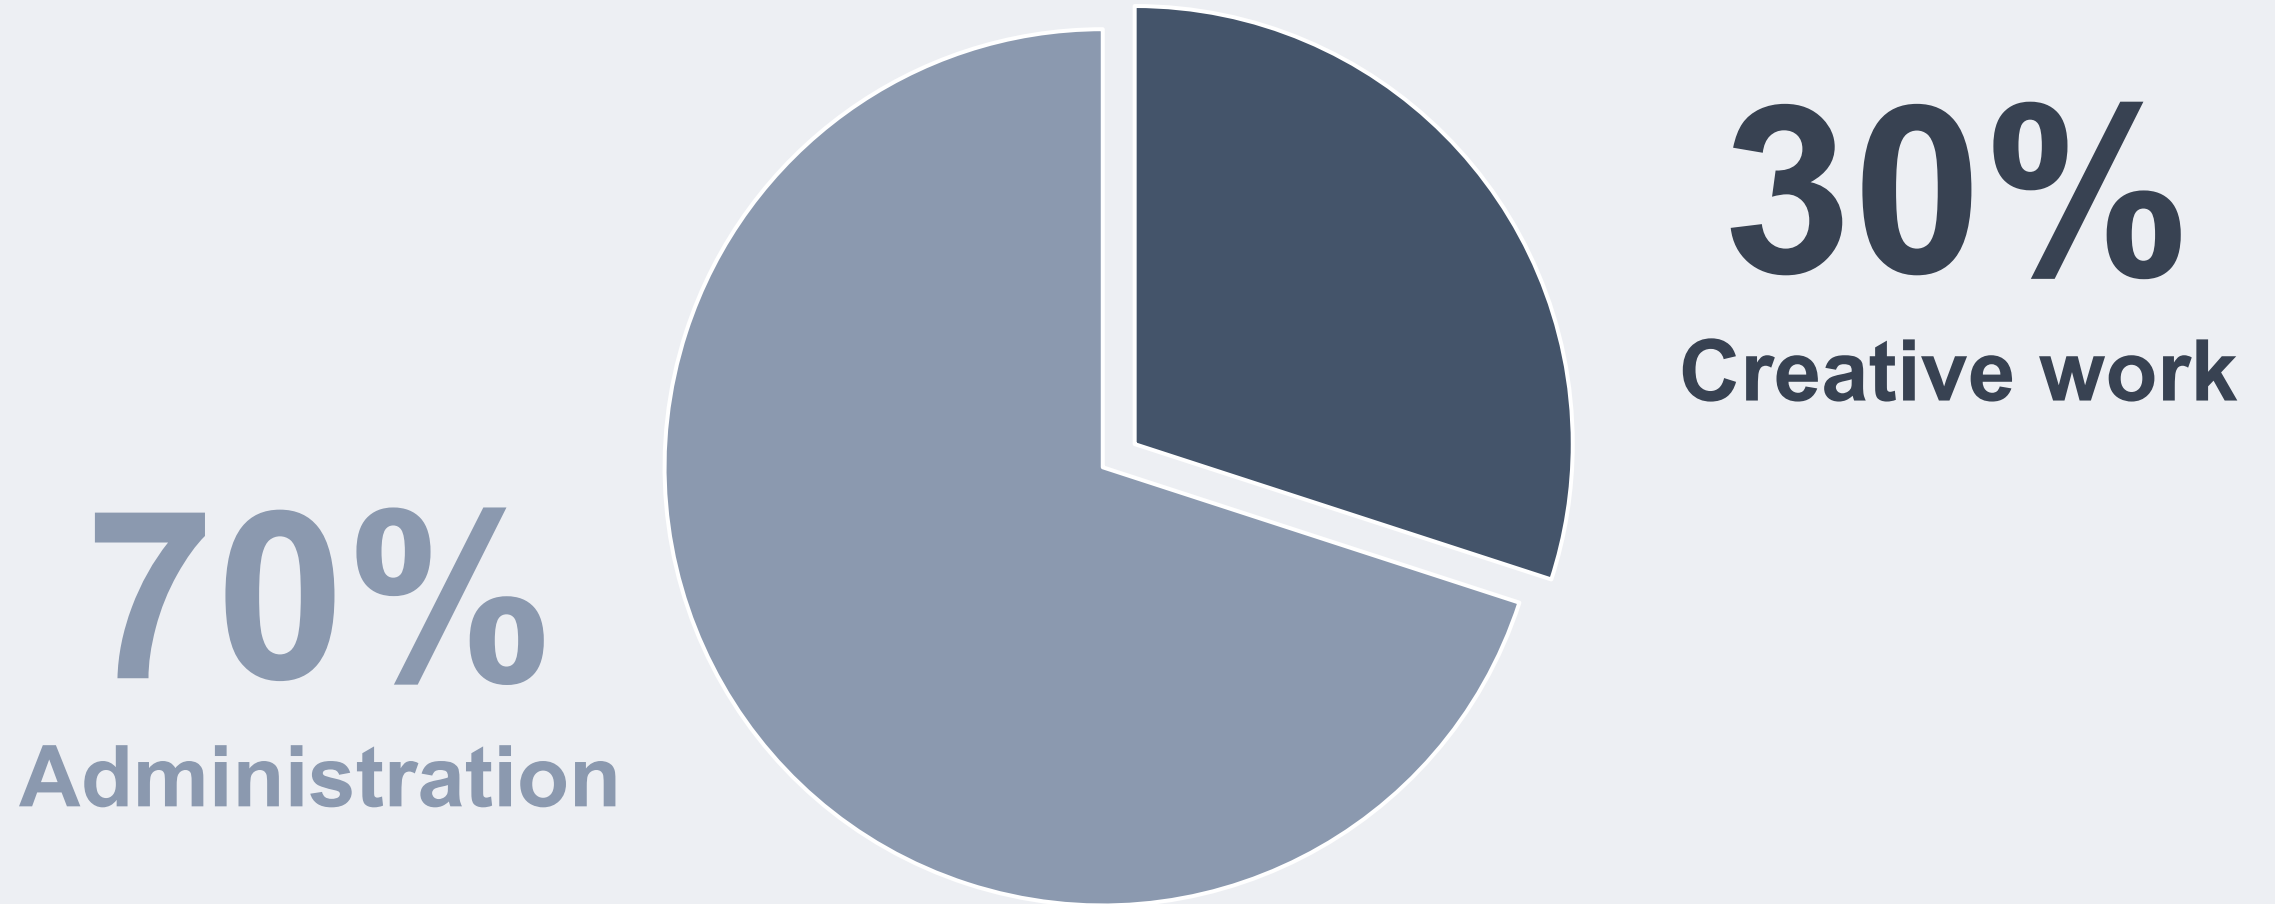

Event management current state